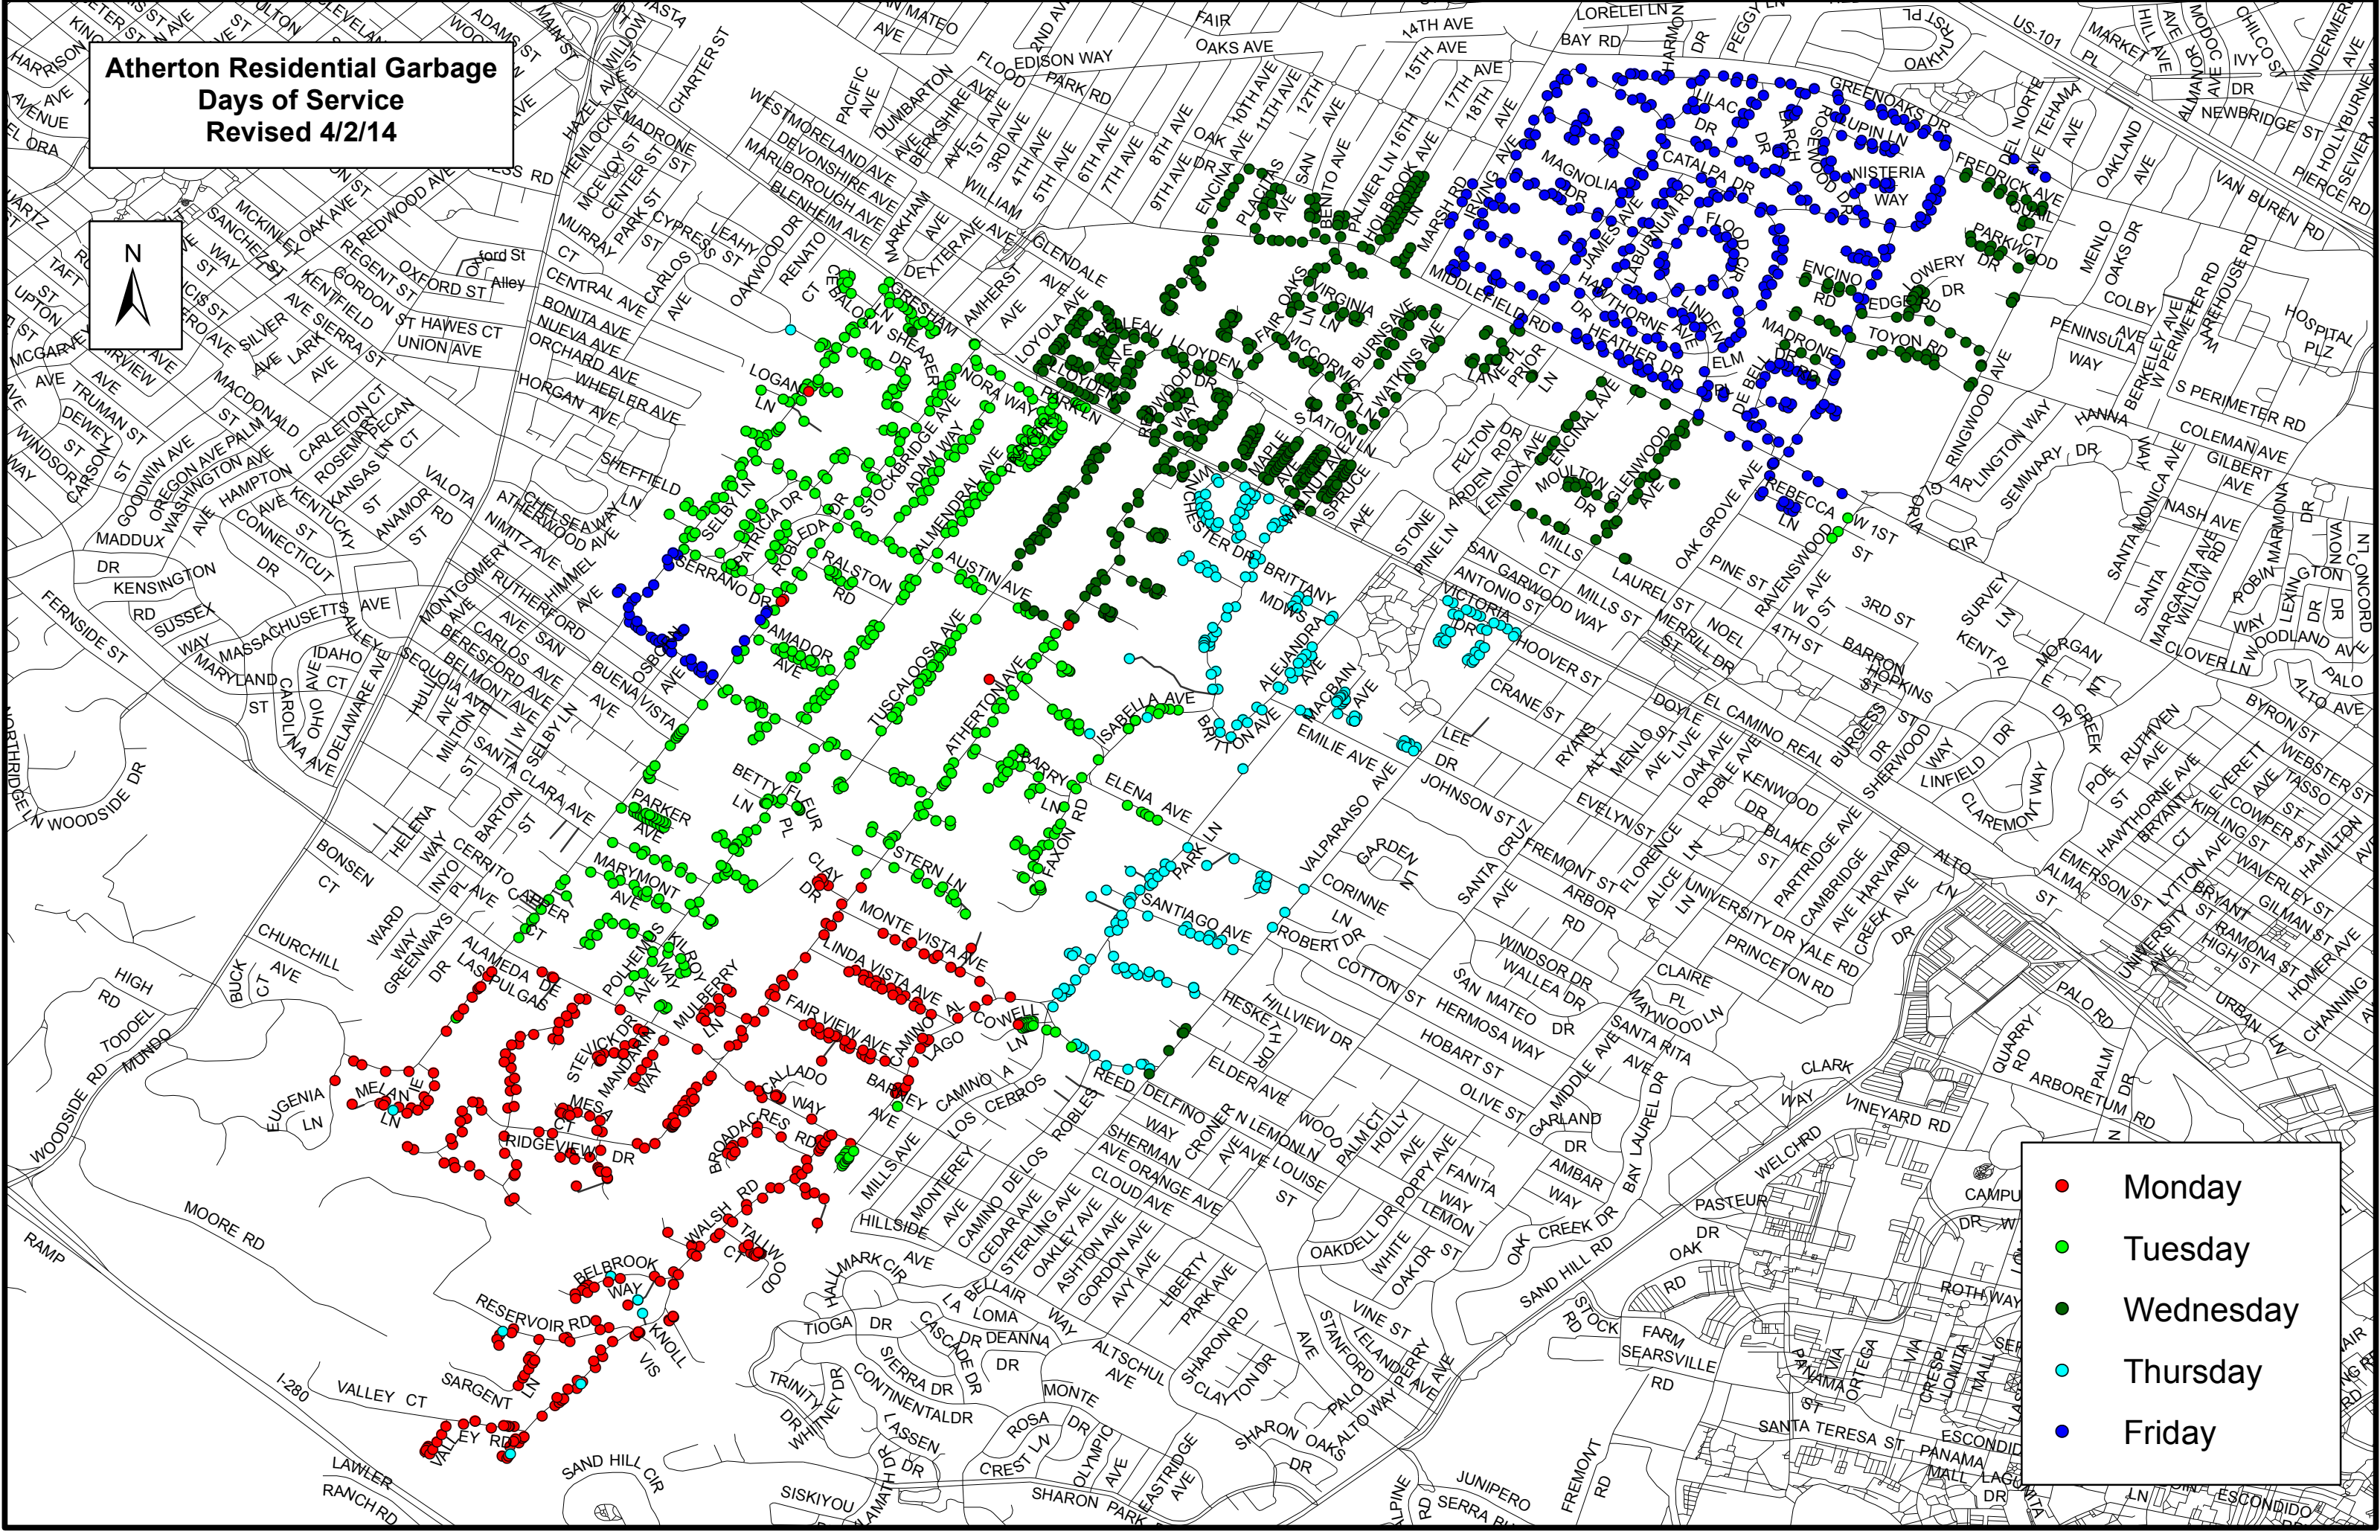

**Atherton Residential Garbage**  
**Days of Service**  
**Revised 4/2/14**

- Monday
- Tuesday
- Wednesday
- Thursday
- Friday