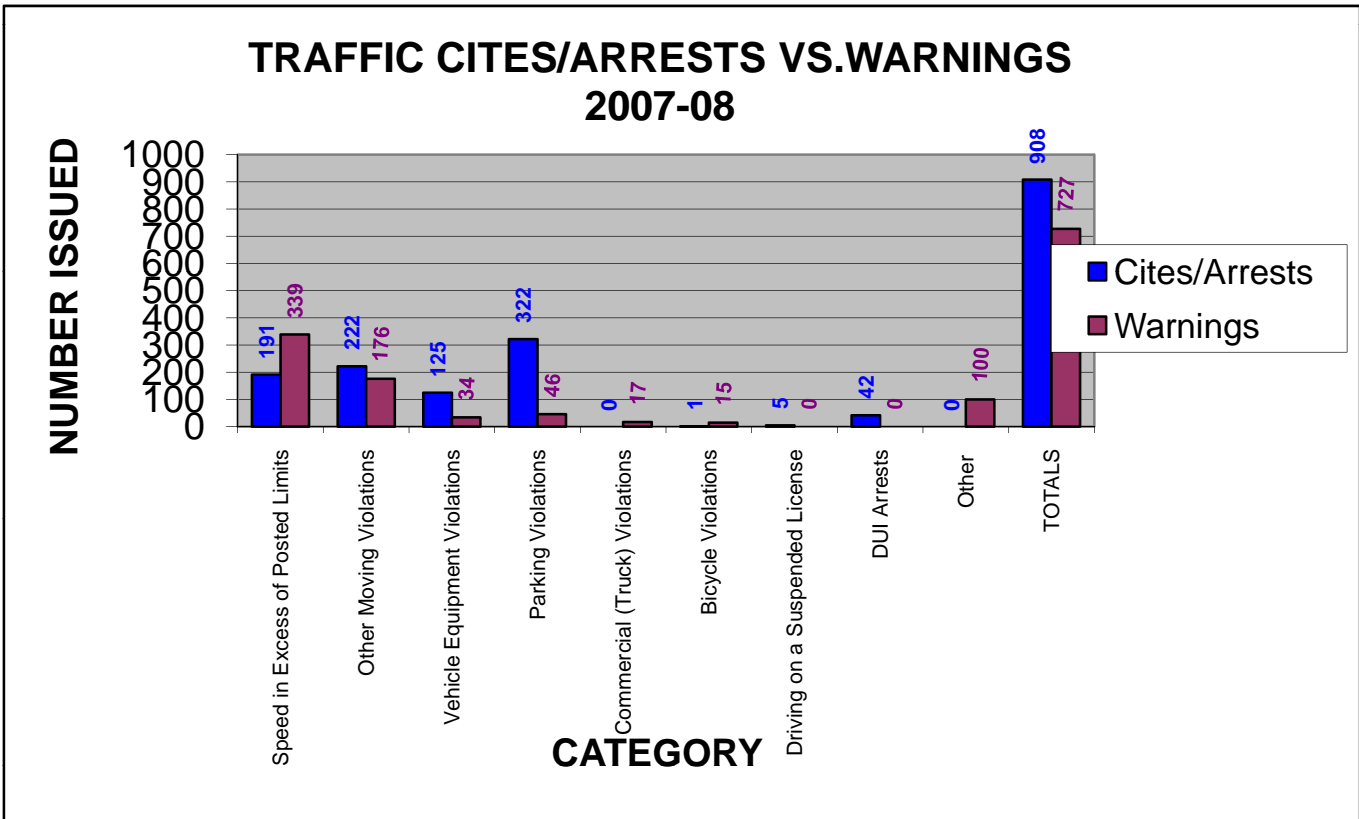

Violation	Cites/Arrests	Warnings
Speed in Excess of Posted Limits	191	339
Other Moving Violations	222	176
Vehicle Equipment Violations	125	34
Parking Violations	322	46
Commercial (Truck) Violations	0	17
Bicycle Violations	1	15
Driving on a Suspended License	5	0
DUI Arrests	42	0
Other	0	100
TOTALS	908	727

July 1, 2007 to June 30, 2008