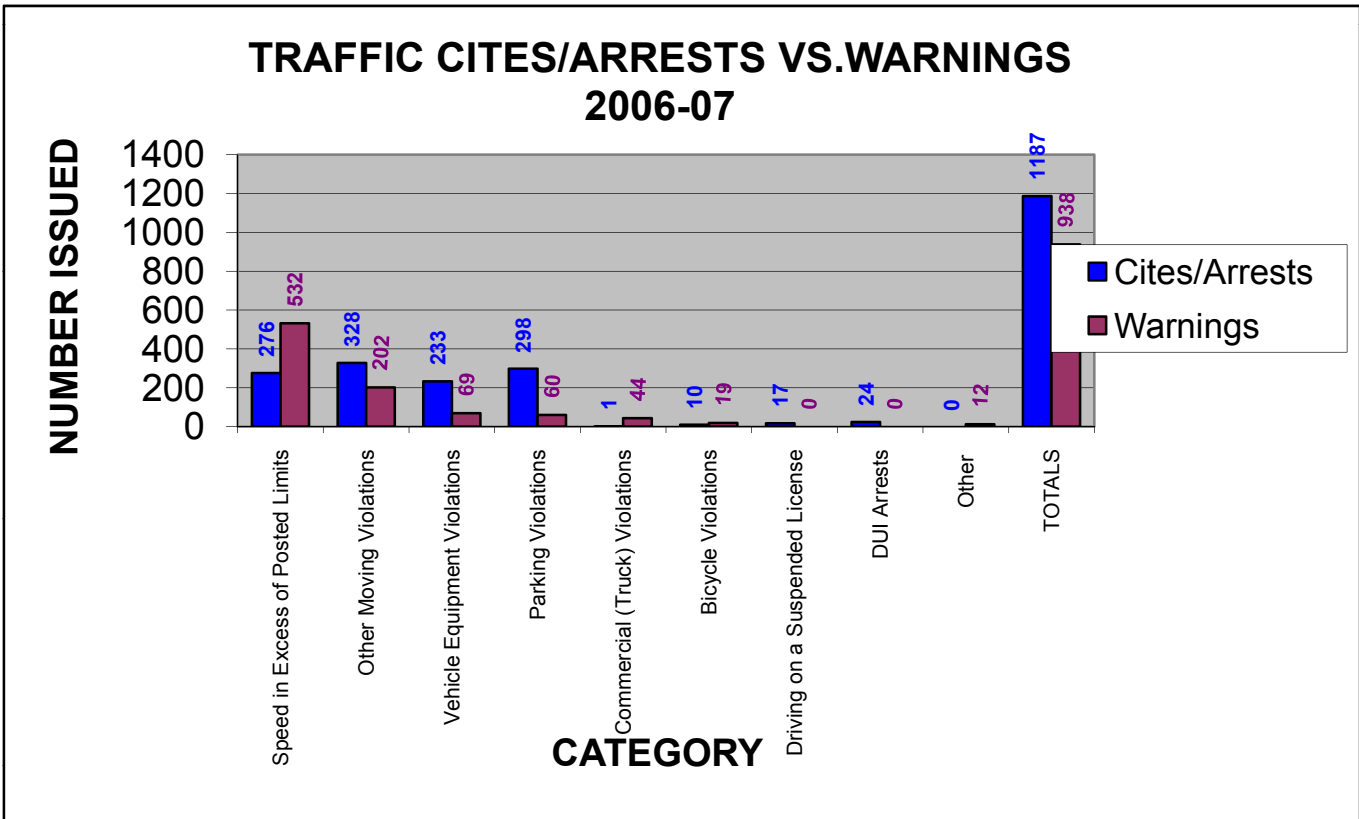

Violation	Cites/Arrests	Warnings
Speed in Excess of Posted Limits	276	532
Other Moving Violations	328	202
Vehicle Equipment Violations	233	69
Parking Violations	298	60
Commercial (Truck) Violations	1	44
Bicycle Violations	10	19
Driving on a Suspended License	17	0
DUI Arrests	24	0
Other	0	12
TOTALS	1187	938

July 1, 2006 - June 30, 2007