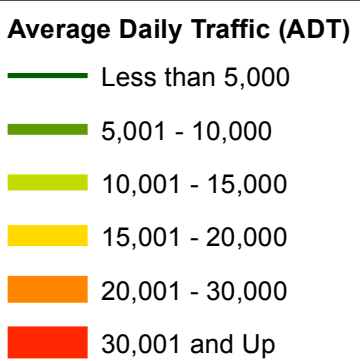

Town of Atherton

Note: Traffic count data collected April and September 2015.