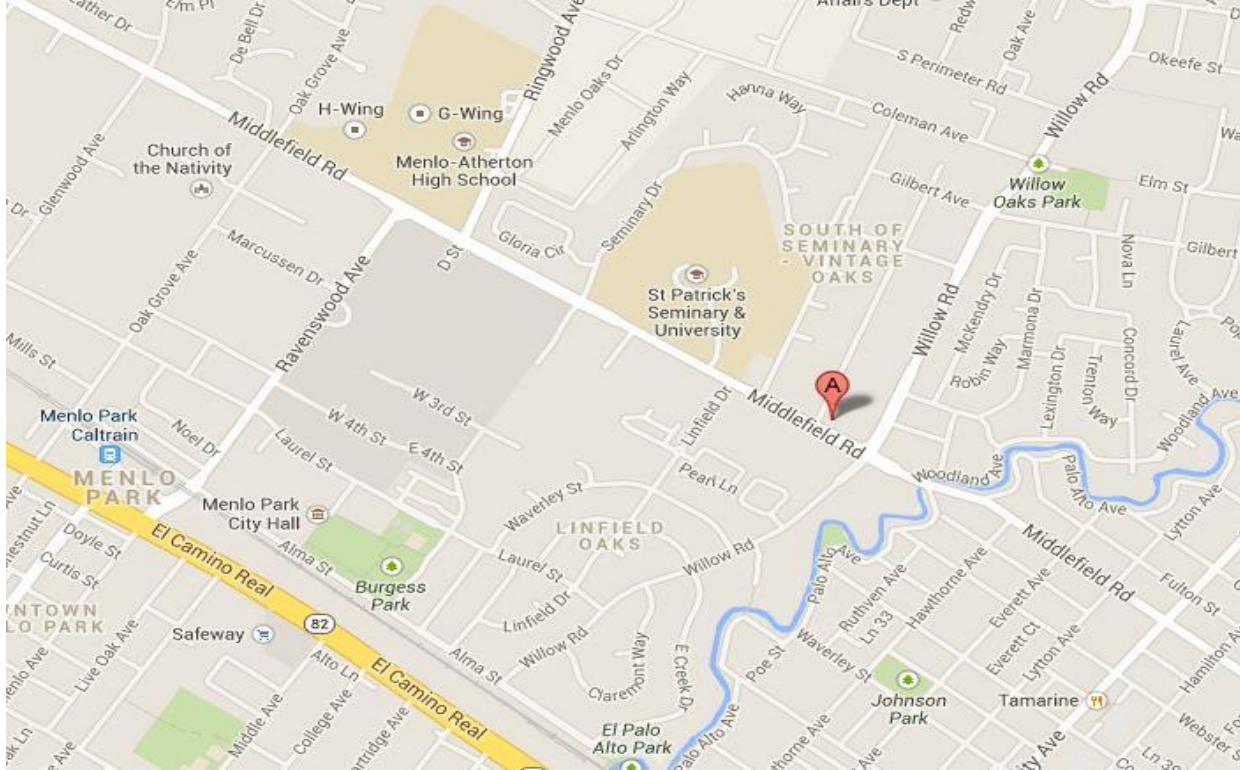

Menlo Park Fire Protection District, 170 Middlefield Road, Menlo Park, CA 94025

Submit two complete sets of plans Monday through Thursday 8am to 5pm. PH: 650-688-8425

Sequoia Union High School District, Maintenance and Operations, NEW LOCATION AS OF JULY 15.